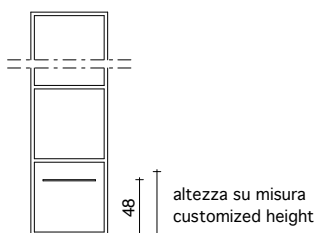

The modular aluminium structure is mounted on the wall with a special guide. The overall size and height from the floor can both be modified. The panels can be upholstered or fitted with a mirror.

The upholstered panels can be detached and swapped around while the removable cover can feature a single colour or multiple textures or colours. The panels can also be fitted with the Scacco Shelf, pre-configured with electrical sockets.

SPECCHIO CHIARO  
CLEAR MIRROR

Mensola SCACCO predisposizione per attacchi / SCACCO shelf with pre-configured sockets

MENSOLA SCACCO  
SHELF SCACCO

SCACCO A "TERRA"  
FLOOR-STANDING SCACCO

SCACCO SOSPESO FILO BASE  
WALL-MOUNTED SCACCO  
FLUSH TO THE BASE