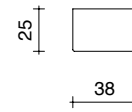

### PLANE LONG PLUS TESTATA H. 56 CON FASCIA PERIMETRALE IN PELLE PLANE LONG PLUS HEADBOARD H. 56 WITH PERIMETRIC BAND IN LEATHER

## MENSOLA PLANE LONG / SHELF PLANE LONG

		
BIANCO RAL 9003 WHITE RAL 9003	PANNA RAL 1013 CREAM RAL 1013	SABLÉ SABLÉ
		
ARDESIA	MANGANESE MANGANESE	ARGENTO SILVER
		
BRONZO BRONZE	BRONZO SAFARI SAFARI BRONZE	ORO AMBRA AMBER GOLD

### Mensola Plane Long Shelf Plane Long

Struttura in alluminio,  
finitura vernice a polvere.

Aluminium structure, powder-  
paint finish.

BASE ALLUMINIO / ALUMINIUM BASE