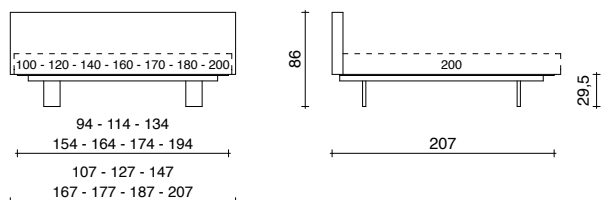

Feet: plexiglass.

Cover: removable headboard in fabric, eco-synthetic and leather.

Shelf Plane: aluminium.

MATERASSI / MATTRESSES:

L. 100-120-140-160-170-180-200 P. 200 Plane

L. 160-170-180 P. 200 Plane Long

PLANE TESTATA H. 56 PLANE HEADBOARD H. 56

Testata reversibile: si può con estrema facilità estrarla dalla base e girarla cambiando lato: stesso comfort.

Reversible headboard: you can be easily removed and turned around to swap the side: same comfort.