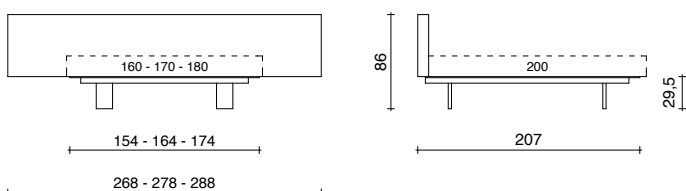

Feet: plexiglass.

Cover: removable headboard in fabric, eco-synthetic and leather.

Shelf Plane: aluminium.

MATERASSI / MATTRESSES:

L. 100-120-140-160-170-180-200 P. 200 Plane

L. 160-170-180 P. 200 Plane Long

PLANE TESTATA H. 56 PLANE HEADBOARD H. 56

Testata reversibile: si può con estrema facilità estrarla dalla base e girarla cambiando lato: stesso comfort.

Reversible headboard: you can be easily removed and turned around to swap the side: same comfort.

PLANE TESTATA H. 66 PLANE HEADBOARD H. 66

PLANE LONG TESTATA H. 56 PLANE LONG HEADBOARD H. 56

MENSOLA PLANE LONG / SHELF PLANE LONG

		
BIANCO RAL 9003 WHITE RAL 9003	PANNA RAL 1013 CREAM RAL 1013	SABLÉ SABLÉ
		
ARDESIA	MANGANESE MANGANESE	ARGENTO SILVER
		
BRONZO BRONZE	BRONZO SAFARI SAFARI BRONZE	ORO AMBRA AMBER GOLD