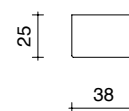

PLANE TESTATA H. 56 PLANE HEADBOARD H. 56

Testata reversibile: si può con estrema facilità estrarla dalla base e girarla cambiando lato: stesso comfort.

Reversible headboard: you can be easily removed and turned around to swap the side: same comfort.

PLANE TESTATA H. 66 PLANE HEADBOARD H. 66

PLANE LONG TESTATA H. 56 PLANE LONG HEADBOARD H. 56

MENSOLA PLANE LONG / SHELF PLANE LONG

		
BIANCO RAL 9003 WHITE RAL 9003	PANNA RAL 1013 CREAM RAL 1013	SABLÉ SABLÉ
		
ARDESIA	MANGANESE MANGANESE	ARGENTO SILVER
		
BRONZO BRONZE	BRONZO SAFARI SAFARI BRONZE	ORO AMBRA AMBER GOLD

Mensola Plane Long Shelf Plane Long

Struttura in alluminio,
finitura vernice a polvere.

Aluminium structure, powder-
paint finish.

BASE ALLUMINIO / ALUMINIUM BASE