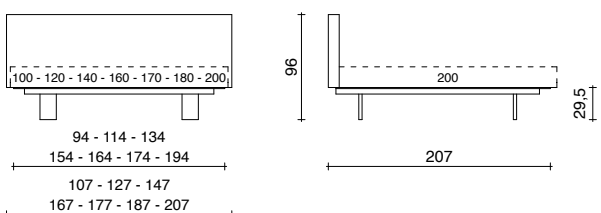

PLANE TESTATA H. 66 PLANE HEADBOARD H. 66