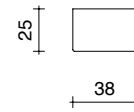

Mensola Plane Long Shelf Plane Long

Struttura in alluminio,
finitura vernice a polvere.

Aluminium structure, powder-
paint finish.