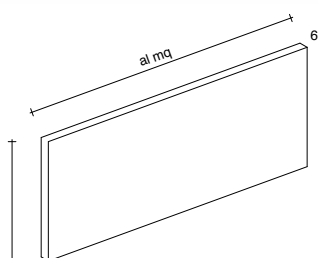

TESTATA AL MQ, ANCHE A MURO E COLLEGABILE A TUTTI I SOMMIER

HEADBOARD, THE SQUARE METRE, ALSO WALL-MOUNTED AND CONNECTABLE TO ALL SOMMIERS

Altezza > 130 cm con tessuti altezza 140 cm occorre cucitura in basso.

Altezza > 116 cm e larghezza > 210 cm in pelle occorre cucitura verticale, contattare ufficio tecnico.

Height > 130 cm with fabric height 140 cm, it is necessary to sew at the bottom.

Height > 116 cm e width > 210 cm with leather, it is necessary to sew vertical, contact technical office.