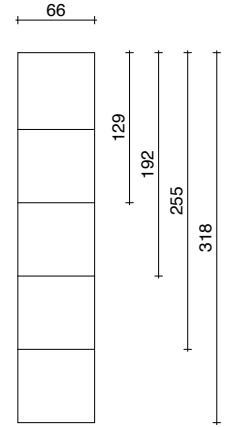

SCACCO VERTICALE
SCACCO VERTICAL