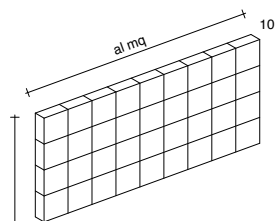

MONO TESTIERA

R&S DUOMO DESIGN

Struttura: Testiera MONO progetto modulare, disponibile al mq, anche a muro e collegabile a tutti i Sommier Duomo Design. Testiera in legno multistrato o in acciaio. Imbottitura in poliuretano a densità differenziata con ovatta sintetica e vellutino termolegato. Viene posizionata a parete con uno specifico binario.

La testiera MONO può essere dotata di predisposizione per interruttori e prese elettriche.

Rivestimento: Tessuto, eco-synthetich e pelle, sfoderabile.

Cucitura: Liscia senza profilo o con profilo anche a contrasto di colore e Trapuntata.

Frame: MONO, modular project, headboard available by the square metre and also wall-mounted and connectable to all Sommier by Duomo Design. Structure in plywood or steel, upholstered with polyurethane, differentiated density, with synthetic cotton wool and termobonded velveteen.

It is positioned on the wall with a special guide. The MONO Headboard can be equipped with configuration for switches and electrical sockets.

Covering: Fabric, eco-synthetic fabric and leather, removable.

Seams: Smooth without piping or with piping tone-on-tone or contrasting color and Quilted.

TESTATA AL MQ, ANCHE A MURO E COLLEGABILE A TUTTI I SOMMIER

HEADBOARD, THE SQUARE METRE, ALSO WALL-MOUNTED AND CONNECTABLE TO ALL SOMMIERS

Altezza > 130 cm con tessuti altezza 140 cm occorre cucitura in basso.

Altezza > 116 cm e larghezza > 210 cm in pelle occorre cucitura verticale, contattare ufficio tecnico.

Height > 130 cm with fabric height 140 cm, it is necessary to sew at the bottom.

Height > 116 cm e width > 210 cm with leather, it is necessary to sew vertical, contact technical office.

TESTATA TRAPUNTATA - QUILTED HEADBOARD

Altezza > 130 cm con tessuti altezza 140 cm occorre cucitura in basso.

Altezza > 116 cm e larghezza massima 210 cm in pelle occorre cucitura in basso, contattare ufficio tecnico.

Height > 130 cm with fabric height 140 cm, it is necessary to sew at the bottom.

Height > 116 cm and maximum width 210 cm with leather, it is necessary to sew at the bottom, contact technical office.