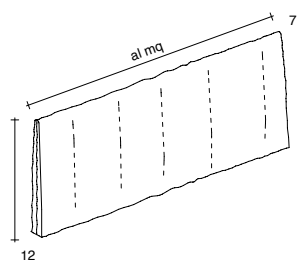

DRESS TESTIERA

R&S DUOMO DESIGN

Struttura: Testiera DRESS disponibile al mq, anche a muro e collegabile ai SOMMIER DRESS o a tutti i Sommier Duomo Design. Testiera in legno multistrato o in acciaio. Imbottitura in poliuretano a densità differenziata con ovatta sintetica e vellutino termolegato. Viene posizionata a parete con uno specifico binario.

Rivestimento: Si consigliano tessuti leggeri, sfoderabile.

Cucitura: Fondo libero, senza velcro.

Frame: DRESS headboard available by the square metre and also wall-mounted and connectable to SOMMIERS DRESS or to Sommier by Duomo Design. Structure in plywood or steel, upholstered with polyurethane, differentiated density, with synthetic cotton wool and termobonded velveteen.

It is positioned on the wall with a special guide.

Covering: We recommend lightweight fabrics, removable.

Seams: Loose cover, without velcro.

TESTATA AL MQ, ANCHE A MURO E COLLEGABILE AI SOMMIER DRESS O A TUTTI I SOMMIER HEADBOARD, THE SQUARE METRE, ALSO WALL-MOUNTED AND CONNECTABLE TO SOMMIER DRESS OR TO ALL SOMMIERS

Altezza > 130 cm con tessuti altezza 140 cm occorre cucitura in basso.

Height > 130 cm with fabric height 140, it is necessary to sew at the bottom.