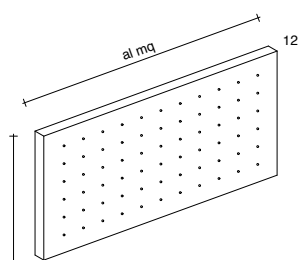

Viene posizionata a parete con uno specifico binario.

Rivestimento: Tessuto ed eco-synthetich, sfoderabile. **Cucitura:** Testata trapuntata con profilo tono su tono o a contrasto di colore.

Frame: GROUND, headboard, available by the square metre and also wall-mounted and connectable to Sommier by Duomo Design. Structure in plywood or steel, upholstered with polyurethane, differentiated density, with synthetic cotton wool and termobonded velveteen.

It is positioned on the wall with a special guide.

Covering: Fabric and eco-synthetic fabric removable.

Seams: Quilted headboard with piping tone-on-tone or contrasting colors.

TESTATA TRAPUNTATA AL MQ, ANCHE A MURO E COLLEGABILE A TUTTI I SOMMIER
QUILTED HEADBOARD, THE SQUARE METRE, ALSO WALL-MOUNTED
AND CONNECTABLE TO TO ALL SOMMIERS