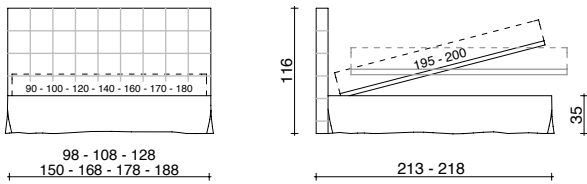

BASIC ALTO CON GALA TESTATA TRAPUNTATA H. 154 CM
BASIC TALL WITH SKIRT AND QUILTED HEADBOARD H. 154 CM