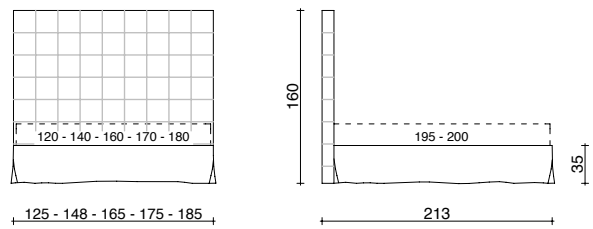

BASIC ALTO CON GALA TESTATA TRAPUNTATA H. 160 CM BASE CONTENITORE A 1 APERTURA O A 2 POSIZIONI
BASIC TALL WITH SKIRT AND QUILTED HEADBOARD H. 160 CM, SINGLE-OPENING OR DUAL-POSITION STORAGE BASE

BASIC ALTO CON GALA TESTATA TRAPUNTATA H. 160 CM
BASIC TALL WITH SKIRT AND QUILTED HEADBOARD H. 160 CM