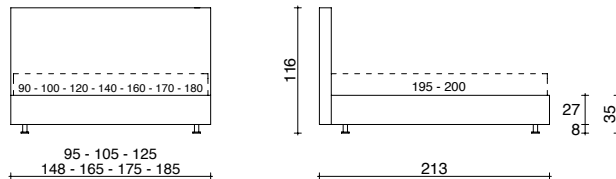

BASIC ALTO H. 116 CM FASCE IMBOTTITE H. 27 CM

BASIC TALL H. 116 CM, PADDED SURROUND H. 27 CM