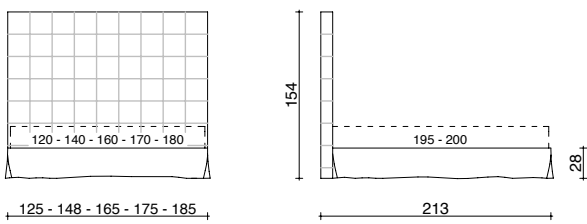

BASIC ALTO CON GALA TESTATA TRAPUNTATA H. 160 CM BASE CONTENITORE A 1 APERTURA O A 2 POSIZIONI
BASIC TALL WITH SKIRT AND QUILTED HEADBOARD H. 160 CM, SINGLE-OPENING OR DUAL-POSITION STORAGE BASE