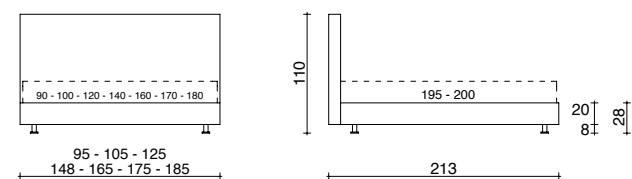

BASIC ALTO H.110 CM FASCE IMBOTTITE H. 20 CM

BASIC TALL H. 110 CM, PADDED SURROUND H. 20 CM