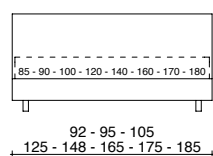

Base with padded surround, available in heights of: 9 cm, 15 cm, 20 cm or 27 cm, and side panels (left or right) that can be opened upwards by means of a gas-piston.

The openable panel and flounce can hide a second pull-out bed or two drawers. Storage base with detachable Alu-Beds© aluminium bed frame, available height inside: 17 cm.

FASCE IMBOTTITE H. 15 CM
PADDED SURROUND H. 15 CM

FASCE IMBOTTITE H. 20 CM
PADDED SURROUND H. 20 CM

FASCE IMBOTTITE H. 27 CM
PADDED SURROUND H. 27 CM

BASE CONTENITORE A 1 APERTURA O A 2 POSIZIONI
SINGLE-OPENING OR DUAL-POSITION STORAGE BASE