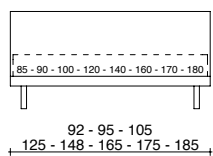

Base with padded surround, available in heights of: 9 cm, 15 cm, 20 cm or 27 cm, and side panels (left or right) that can be opened upwards by means of a gas-piston.

The openable panel and flounce can hide a second pull-out bed or two drawers. Storage base with detachable Alu-Beds© aluminium bed frame, available height inside: 17 cm.

FASCE IMBOTTITE H. 15 CM
PADDED SURROUND H. 15 CM

FASCE IMBOTTITE H. 20 CM
PADDED SURROUND H. 20 CM

FASCE IMBOTTITE H. 27 CM
PADDED SURROUND H. 27 CM

BASE CONTENITORE A 1 APERTURA O A 2 POSIZIONI
SINGLE-OPENING OR DUAL-POSITION STORAGE BASE