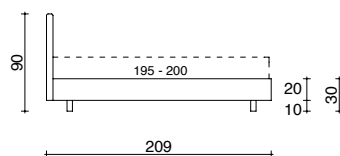

Base with padded surround, available in heights of: 9 cm, 15 cm, 20 cm or 27 cm, and side panels (left or right) that can be opened upwards by means of a gas-piston.

The openable panel and flounce can hide a second pull-out bed or two drawers. Storage base with detachable Alu-Beds© aluminium bed frame, available height inside: 17 cm.

FASCE IMBOTTITE H. 15 CM
PADDED SURROUND H. 15 CM

FASCE IMBOTTITE H. 20 CM
PADDED SURROUND H. 20 CM

FASCE IMBOTTITE H. 27 CM
PADDED SURROUND H. 27 CM

BASE CONTENITORE A 1 APERTURA O A 2 POSIZIONI
SINGLE-OPENING OR DUAL-POSITION STORAGE BASE