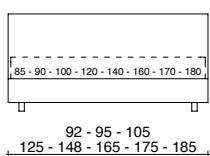

Base with padded surround, available in heights of: 9 cm, 15 cm, 20 cm or 27 cm, and side panels (left or right) that can be opened upwards by means of a gas-piston.

The openable panel and flounce can hide a second pull-out bed or two drawers. Storage base with detachable Alu-Beds© aluminium bed frame, available height inside: 17 cm.

FASCE IMBOTTITE H. 15 CM
PADDED SURROUND H. 15 CM

FASCE IMBOTTITE H. 20 CM
PADDED SURROUND H. 20 CM

FASCE IMBOTTITE H. 27 CM
PADDED SURROUND H. 27 CM

BASE CONTENITORE A 1 APERTURA O A 2 POSIZIONI
SINGLE-OPENING OR DUAL-POSITION STORAGE BASE