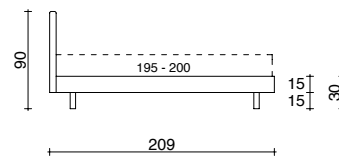

Base with padded surround, available in heights of: 9 cm, 15 cm, 20 cm or 27 cm, and side panels (left or right) that can be opened upwards by means of a gas-piston.

The openable panel and flounce can hide a second pull-out bed or two drawers. Storage base with detachable Alu-Beds© aluminium bed frame, available height inside: 17 cm.

FASCE IMBOTTITE H. 15 CM
PADDED SURROUND H. 15 CM

FASCE IMBOTTITE H. 20 CM
PADDED SURROUND H. 20 CM

FASCE IMBOTTITE H. 27 CM
PADDED SURROUND H. 27 CM

BASE CONTENITORE A 1 APERTURA O A 2 POSIZIONI
SINGLE-OPENING OR DUAL-POSITION STORAGE BASE