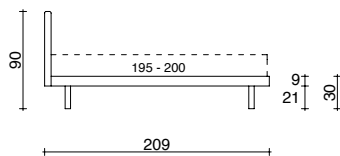

Base with padded surround, available in heights of: 9 cm, 15 cm, 20 cm or 27 cm, and side panels (left or right) that can be opened upwards by means of a gas-piston.

The openable panel and flounce can hide a second pull-out bed or two drawers. Storage base with detachable Alu-Beds© aluminium bed frame, available height inside: 17 cm.

FASCE IMBOTTITE H. 15 CM
PADDED SURROUND H. 15 CM

FASCE IMBOTTITE H. 20 CM
PADDED SURROUND H. 20 CM

FASCE IMBOTTITE H. 27 CM
PADDED SURROUND H. 27 CM

BASE CONTENITORE A 1 APERTURA O A 2 POSIZIONI
SINGLE-OPENING OR DUAL-POSITION STORAGE BASE