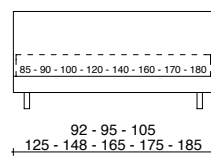

Base with padded surround, available in heights of: 9 cm, 15 cm, 20 cm or 27 cm, and side panels (left or right) that can be opened upwards by means of a gas-piston.

The openable panel and flounce can hide a second pull-out bed or two drawers. Storage base with detachable Alu-Beds© aluminium bed frame, available height inside: 17 cm.

FASCE IMBOTTITE H. 15 CM
PADDED SURROUND H. 15 CM

FASCE IMBOTTITE H. 20 CM
PADDED SURROUND H. 20 CM

FASCE IMBOTTITE H. 27 CM
PADDED SURROUND H. 27 CM

BASE CONTENITORE A 1 APERTURA O A 2 POSIZIONI
SINGLE-OPENING OR DUAL-POSITION STORAGE BASE