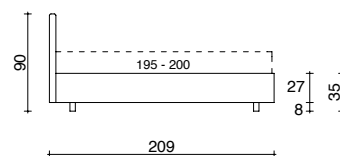

Base with padded surround, available in heights of: 9 cm, 15 cm, 20 cm or 27 cm, and side panels (left or right) that can be opened upwards by means of a gas-piston.

The openable panel and flounce can hide a second pull-out bed or two drawers. Storage base with detachable Alu-Beds© aluminium bed frame, available height inside: 17 cm.

FASCE IMBOTTITE H. 15 CM
PADDED SURROUND H. 15 CM

FASCE IMBOTTITE H. 20 CM
PADDED SURROUND H. 20 CM

FASCE IMBOTTITE H. 27 CM
PADDED SURROUND H. 27 CM

BASE CONTENITORE A 1 APERTURA O A 2 POSIZIONI
SINGLE-OPENING OR DUAL-POSITION STORAGE BASE